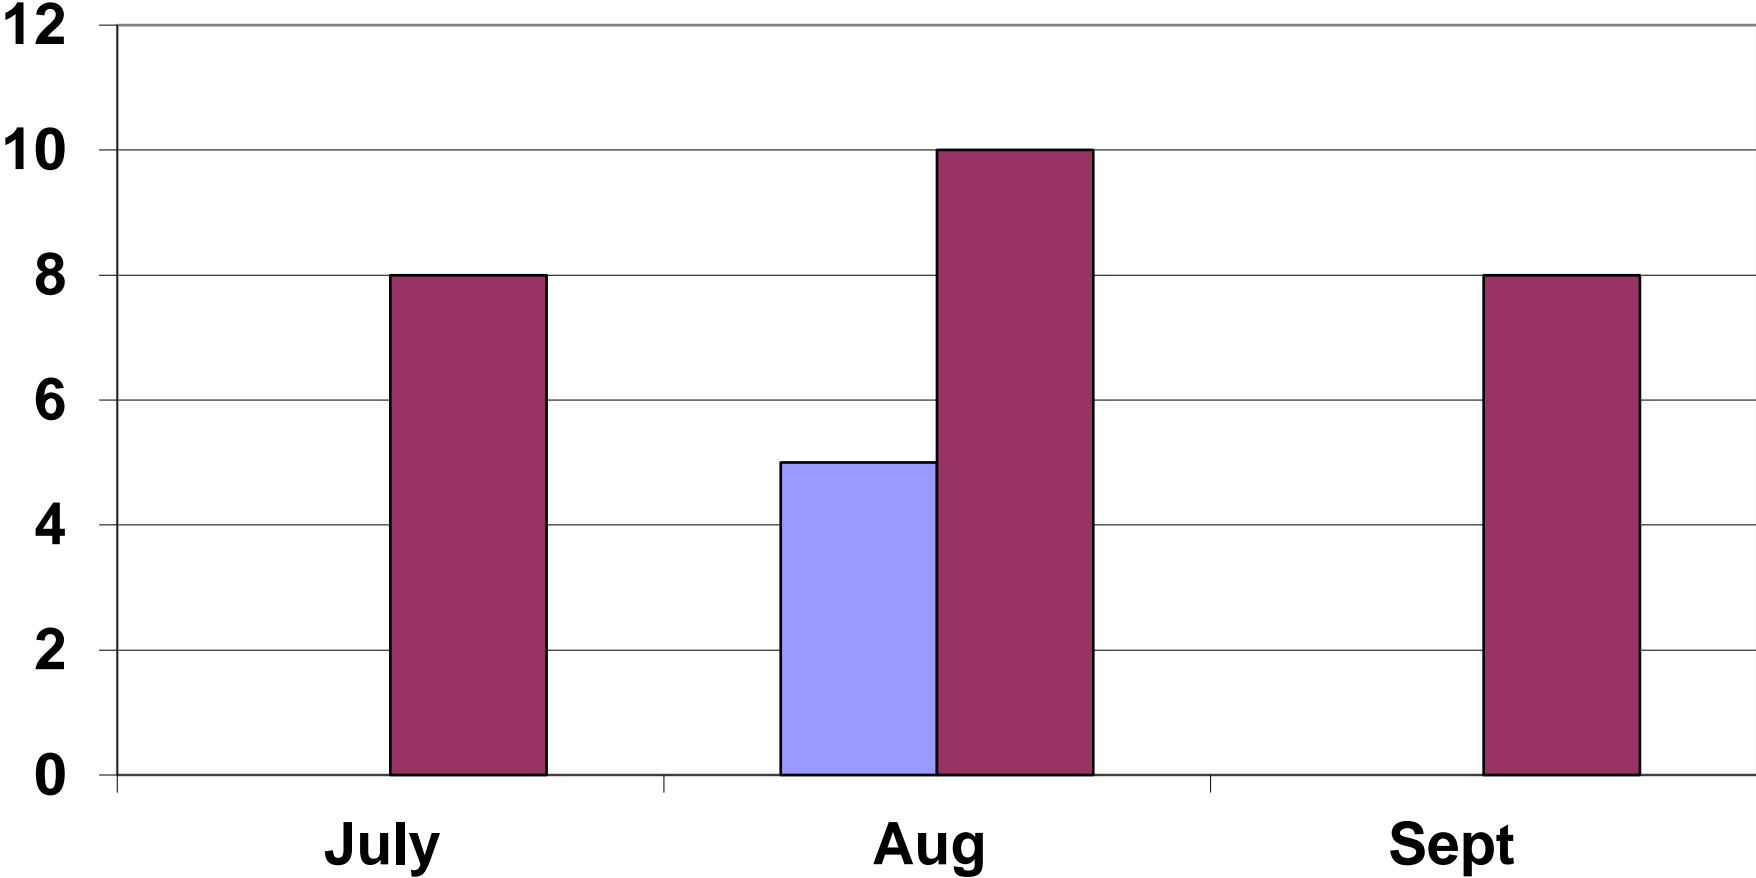

Weyer TP

Weyer Chlorophyll

Wilke TP

Wilke Chlorophyll

2013 Average

	TP	Chloro		Chloro
Spring	12	3	Spring	3
Horseshoe	12	4	Horseshoe	4
Pigeon	13	4	Pigeon	4
Shoe	14	5	Shoe	5
Cedar	15	2	Cedar	2
Kasbaum	16	2	Kasbaum	2
Wilke	18	5	Wilke	5
Hartlaub	20	5	Hartlaub	5
Tuma	23	4	Tuma	4
Weyer	24	11	Weyer	11
Bullhead	25	15	Bullhead	15
English	25	9	English	9
Silver	34	21	Silver	21
Gass	42	49	Gass	49
Carstens	52	34	Carstens	34
Harpt	56	72	Harpt	72
Long	77	36	Long	36

Phosphorus		Chlorophyll		
Bullhead			2013	2012
2013	2012		2013	2012
25	36	July	7	18
21	28	Aug	3	3
29	21	Sept	35	12

Wilke	Phosphorus			Chlor
	TP			Ch
	2013	2012		2013
July		25	July	
Aug	18	21	Aug	5
Sept		24	Sept	